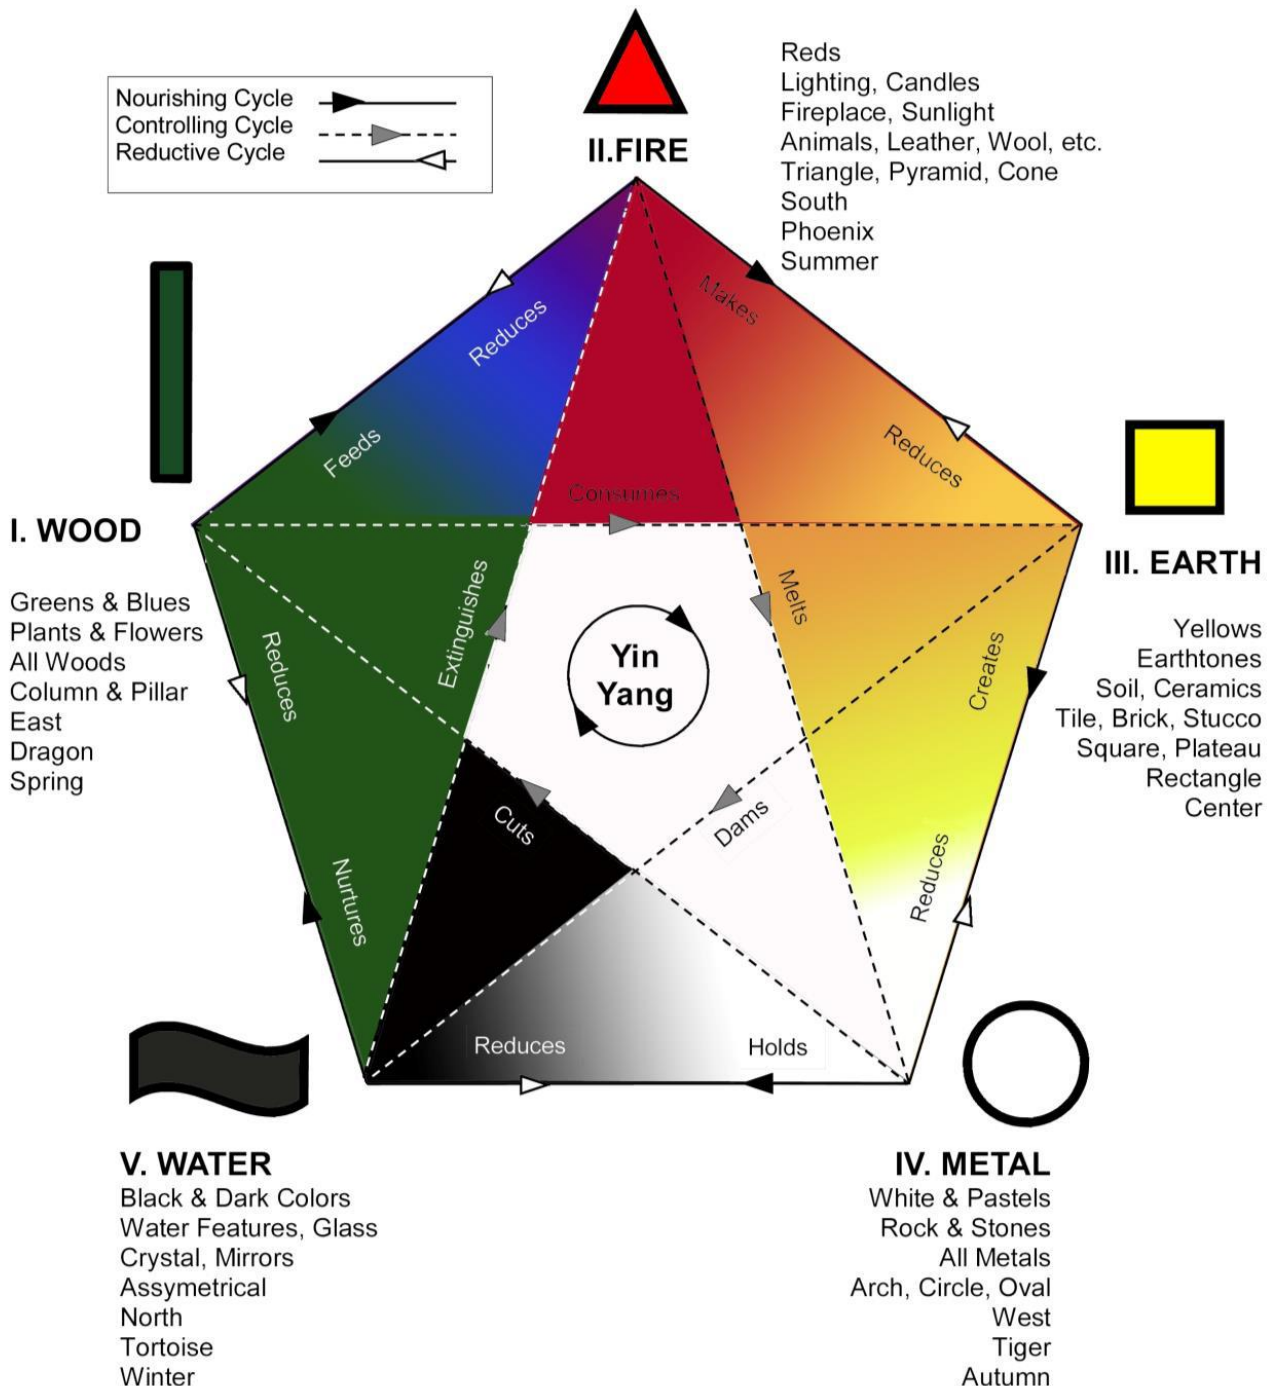

THE 5 ELEMENTS CHART

Lucia BIANCHI

Feng Shui Consultant for People Style, Image and Communication

Feng Shui Consultant for Interiors

www.missBianCHI-Conseil.com

by Western School of Feng Shui™